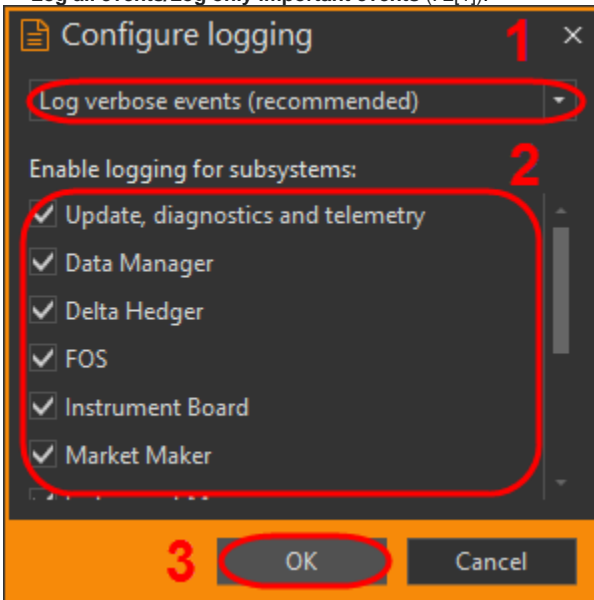

1. **SettingsSupport Configure logging.**

1 -

2. **Log all events/Log only important events (. 2[1]).**

2 -

3. ((. 2[2]).

, (. 3). :

- Data manager - ;
- Delta Hedger - -;
- Instrument Board - ;
- Instrument Manager -
- Order Manager - ;
- Positions Manager - ;
- Pricer - , ;
- Transport - ;
- What-if manager - ;
- Update, diagnostics and telemetry - , ;
- FOS - ;
- Market Maker - -.