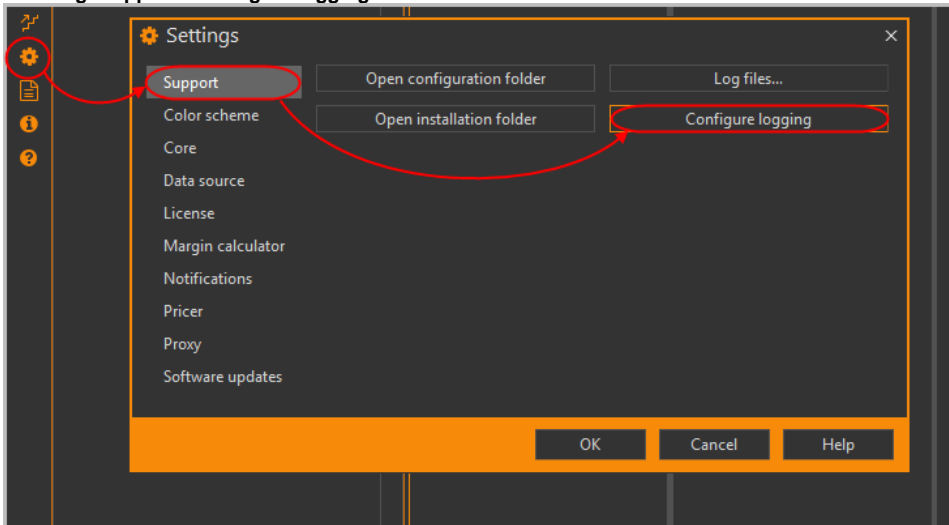

1. **SettingsSupport Configure logging.**

1 -

2. **Log all events/Log only important events (. 2[1]).**

2 -

3. ((. 2[2]).

, (. 3). :

- Data manager - ;
- Delta Hedger - -;
- Instrument Board - ;
- Instrument Manager -
- Order Manager - ;
- Positions Manager - ;
- Pricer - , ;
- Transport - ;
- What-if manager - ;
- Update, diagnostics and telemetry - , ;
- FOS - ;
- Market Maker - -.